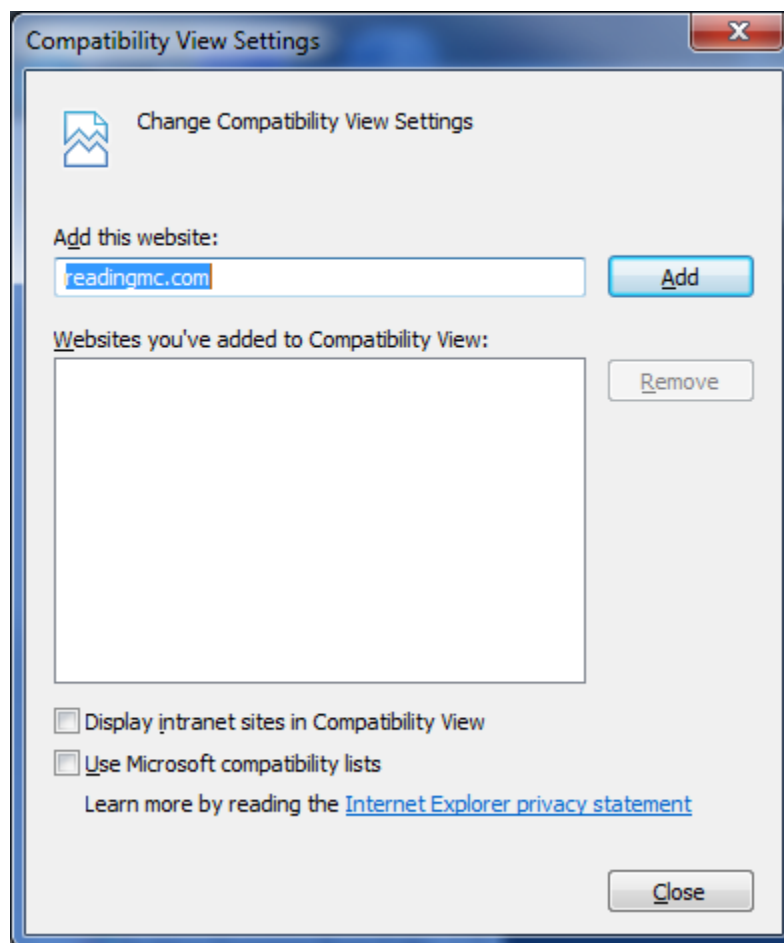

Scroll down to the next page

Next, in the upper right corner of the page click on the gear as shown in the picture below.

You'll get a pull down box with a number of options. Move your mouse to Compatibility View Settings and click on it.

Scroll down to the next page

You'll see a new window pop up on the left side of the screen. It will show readingmc.com in the box under Add this website: and it might be highlighted in blue as shown below.