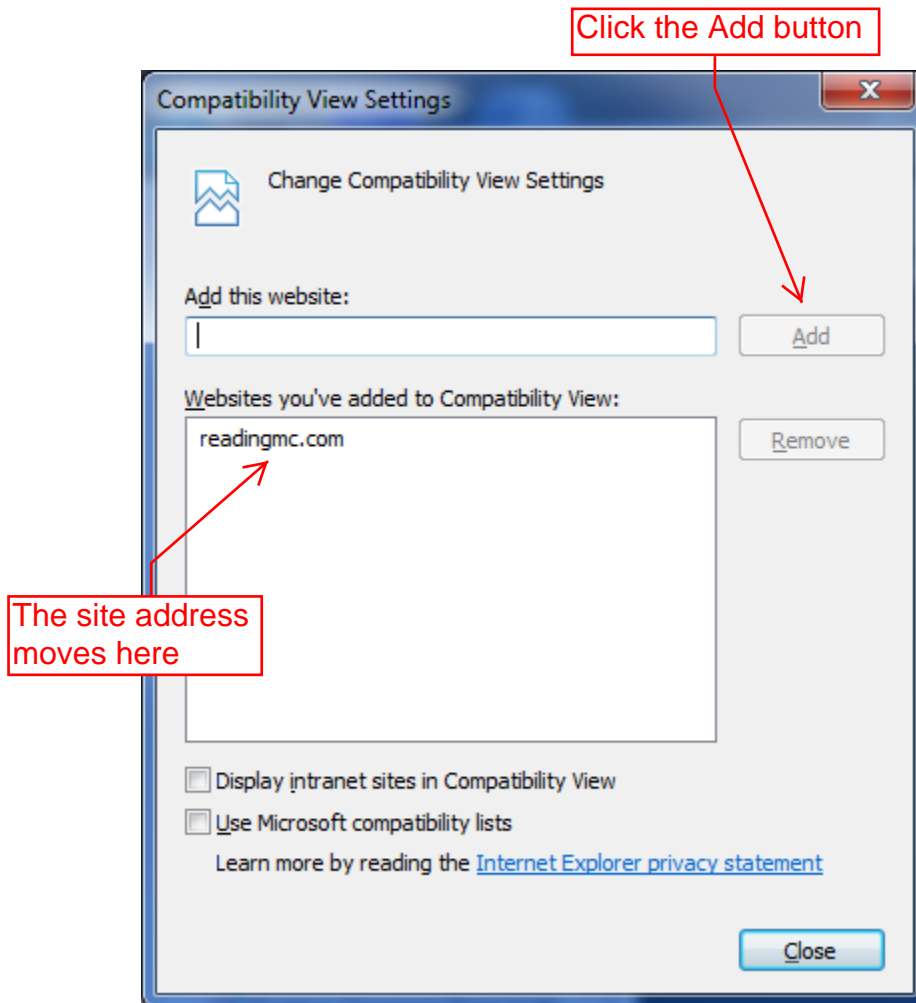

Scroll down to the next page

Next, in the upper right corner of the page click on the gear as shown in the picture below.

You'll get a pull down box with a number of options. Move your mouse to Compatibility View Settings and click on it.

Scroll down to the next page

You'll see a new window pop up on the left side of the screen. It will show readingmc.com in the box under Add this website: and it might be highlighted in blue as shown below.

Scroll down to the next page

Click on the Add button on the right side of the window. You'll see readingmc.com move to the larger box under Websites you've added to Compatibility View:

Compatibility View:

Scroll down to the next page

Be sure both boxes below the large box are checked as shown below.

These 2 boxes need to be checked as shown

Click here and you're done

Click close and you'll notice a change in the way the website looks.