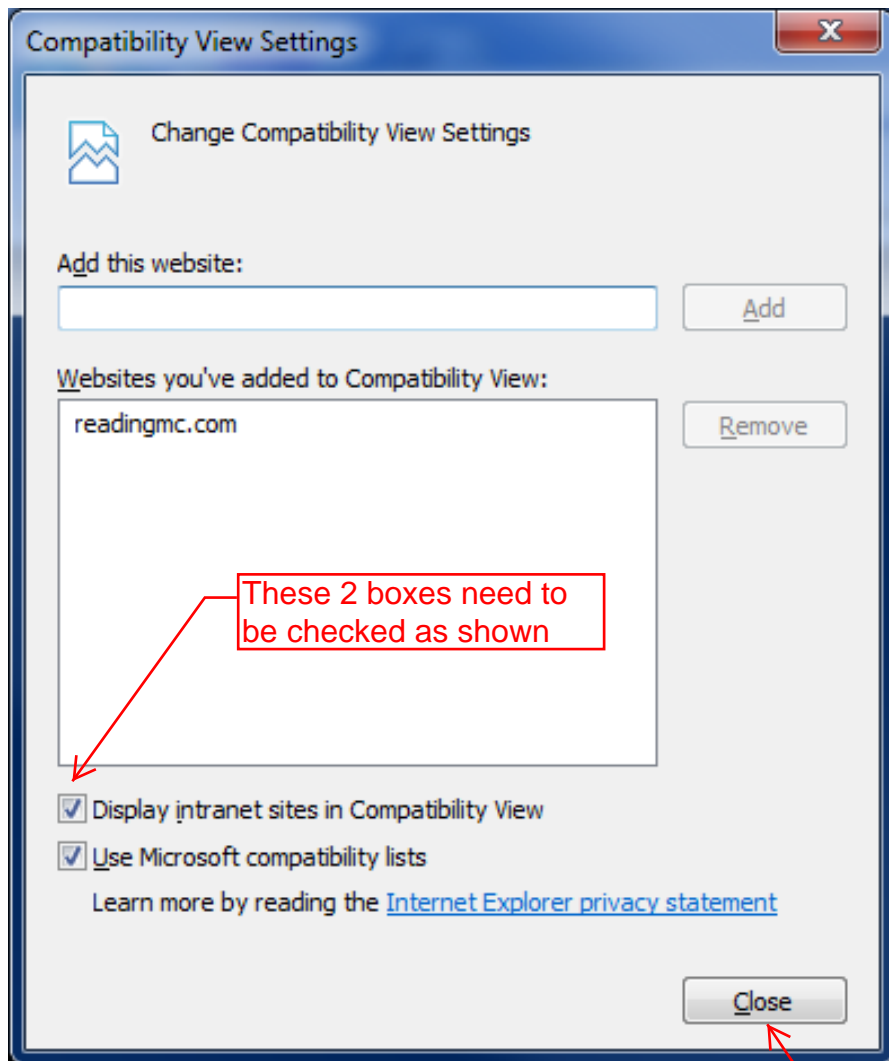

Scroll down to the next page

You'll see a new window pop up on the left side of the screen. It will show readingmc.com in the box under Add this website: and it might be highlighted in blue as shown below.

Scroll down to the next page

Click on the Add button on the right side of the window. You'll see readingmc.com move to the larger box under Websites you've added to Compatibility View:

Compatibility View:

Scroll down to the next page

Be sure both boxes below the large box are checked as shown below.

These 2 boxes need to be checked as shown

Click here and you're done

Click close and you'll notice a change in the way the website looks.